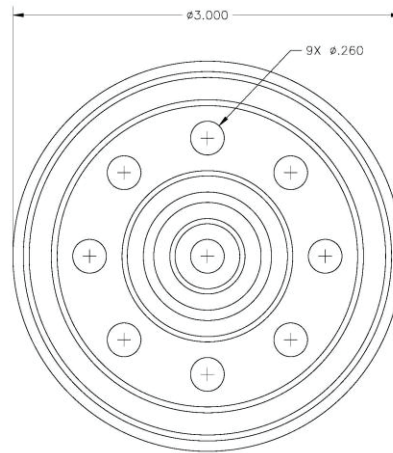

PRODUCT DESCRIPTION

TRUFAST® VERSA-FAST™ METAL PLATES are used to mechanically attach insulation, cover boards and base sheets to light weight insulation concrete (LWIC) and gypsum decks. The Versa-Fast Metal Plate is a circular design with one center fastener placement hole and eight equally spaced fastener placement holes around the perimeter of the plate allowing for maximum versatility. Required pullout values can be achieved by installing multiple Versa-Fast Fasteners in one Versa-Fast Metal Plate.

Versa-Fast™ Metal Plate

Thickness: 0.017"

Diameter: 3"

Hole Diameter: 0.260"

Coating: AZ-50 Galvalume

Size & Type	Part No.	Pkg. Qty.	Pkg. Wt.	Pallet Qty.
3" Versa-Fast™ Metal Plate	MPVF-3000	1000/Bucket	34 lbs.	40,000